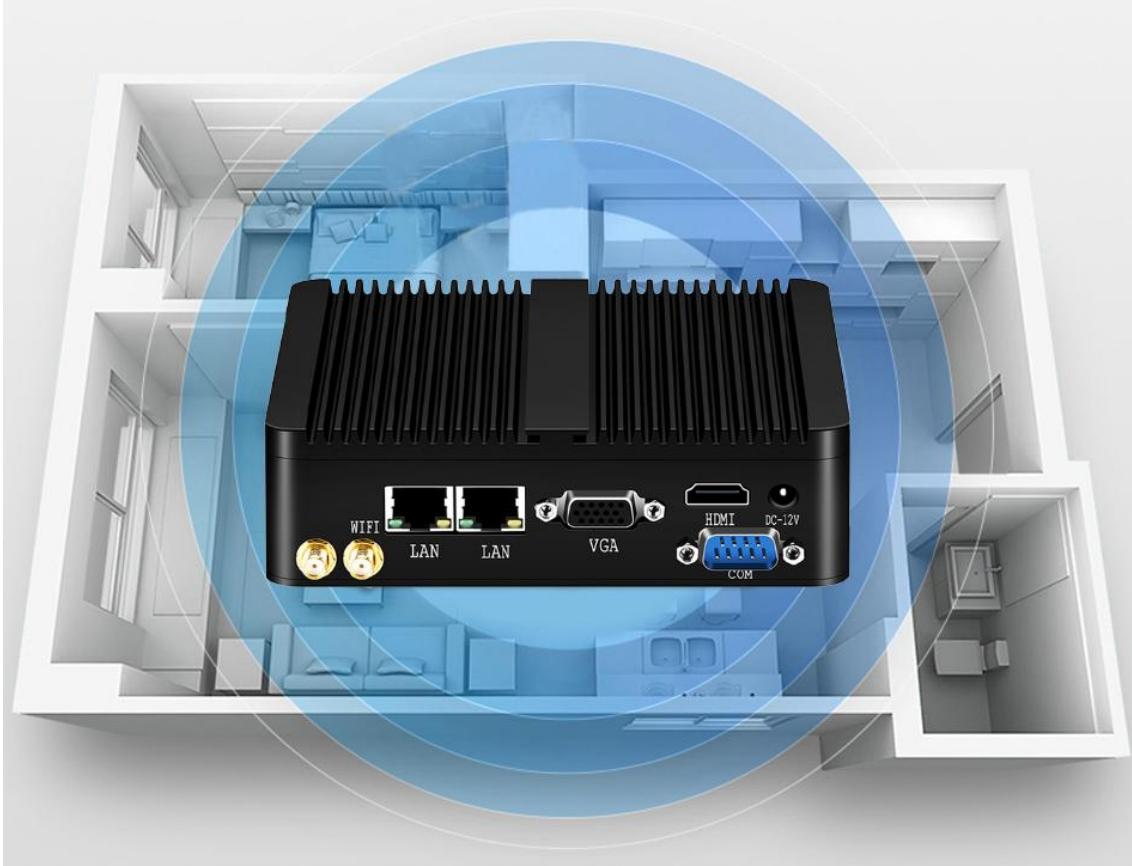

Office Work PC, VGA & HDMI dual display

شرکت تین آوا سیستم  
Thinava System Co.

HIGH PERFORMANCE FOR GAMING 2D 3D VIDEO GAME

Faster, more stable internet connections

802.11b/g/n wireless WIFI ensures stronger signals and faster speed, give you fast and stable internet connections, wifi service cover all your house area.

# Thin client T1900

- ❖ 2\*RJ45
- ❖ 2\*RS232
- ❖ 1\*HDMI
- ❖ 1\*VGA

## Specification

<b>Onboard CPU</b>	<b>Intel Celeron Processor J1900 2M Cache, quad core up to 2.42GhzTDP: 10W</b>
<b>Memory</b>	2GB /4GB/ 8GB DDR3 SO-DIMM(optional)
<b>Hard Disk</b>	8GB/16GB/32G/64G/128G/256G mSATA SSD (Support MSATA + 2.5"inch SSD or HDD)
<b>Integrated Graphics</b>	Intel HD Graphics Graphics Base Frequency: 688 MHz Graphics Max Dynamic Frequency: 896 MHZ
<b>Front-Panel Connectors</b>	<ul style="list-style-type: none"><li>• Power on/off</li><li>• 3 x USB 2.0, 1 x USB 3.0</li><li>• 1 x COM (RS232 port)</li><li>• 1 x SPK, 1x MIC</li></ul>
<b>Rear panel connector</b>	<ul style="list-style-type: none"><li>• 1 x DC IN 12V/5A,</li><li>• 1 x HDMI, 1 x VGA</li><li>• 2 x LAN (RJ-45 Ports 10/100/1000Mbps 8111F Gigabits Ethernet)</li><li>• 1 x COM (RS232 port)</li><li>• 2 x WIFI antennas ports</li></ul>
<b>Internal Connectors</b>	<ul style="list-style-type: none"><li>• 1 x Mini pcie port (only for mSATA SSD)</li><li>• 1 x Mini pcie port (only for WIFI)</li><li>• 1 x DDR3 SO-DIMM Memory Slot</li><li>• 1x SATA Port,1 x SATA power connector</li><li>• 1 x Automatically Boot jumper</li></ul>
<b>WiFi</b>	With dual antenna,300M,802.11.b/g/n (Optional )
<b>OS support</b>	Window 10/8 /7 Linux Pfsense ubuntu etc.
<b>Cooling System</b>	Fanless passive cooling with on-board aluminum radiator
<b>Features</b>	Support wake-on LAN, automatically power on function.
<b>Dimension</b>	136X126X39 mm