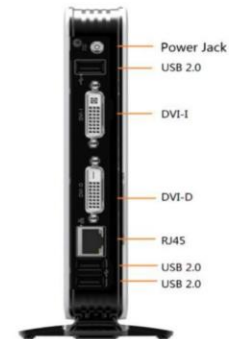

Website: www.thinava.com

E-mail: info@thinava.com